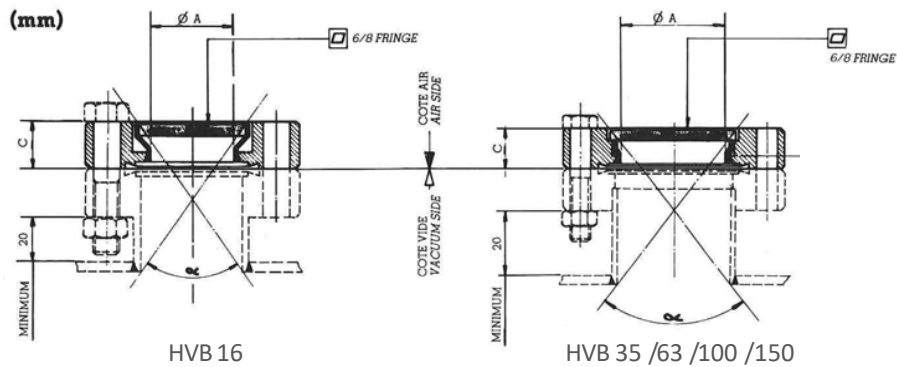

Viewports

- Zero length glass viewport – HVB type
- For source inspection, transfer operation, optical instrumentation
- From CF16 to CF 150
- Lead disk for X-Rays protection available as an option

Specifications

Viewport type	Flange type	A : useful diameter (mm)	C : Thickness (mm)	α (°)	Glass Thickness (mm)
HVB16	CF16	13	7,6	54	1
HVB35	CF35	38	13	80	3
HVB63	CF63	63	17,5	84	4
HVB100	CF100	90	19,8	114	5
HVB150	CF150	135	22	130	7