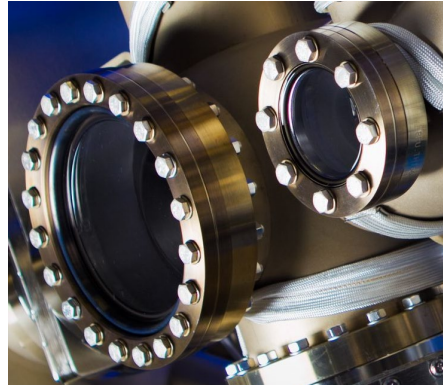

Viewports

- Zero length glass viewport – HVB type
- For source inspection, transfer operation, optical instrumentation
- From CF16 to CF 150
- Lead disk for X-Rays protection available as an option

Specifications

Viewport type	Flange type	A : useful diameter (mm)	C : Thickness (mm)	α (°)	Glass Thickness (mm)
HVB16	CF16	13	7,6	54	1
HVB35	CF35	38	13	80	3
HVB63	CF63	63	17,5	84	4
HVB100	CF100	90	19,8	114	5
HVB150	CF150	135	22	130	7

Lead glass disks options

Certain processes inside a vacuum system can generate X-Rays. These X-Rays are usually absorbed by the metal walls of the vessels but may be able to pass through a glass viewport. To protect against this hazard, we offer a range of leaded glass disks that fit into the recess on top of the viewport. For safety reasons, we recommend that they are held in place in such a way that they cannot be removed unless the vacuum seal is broken. The lead glass disks are all 8 mm thick to accommodate a lead thickness of 1.5 mm for X-Ray sources up to 50kV.